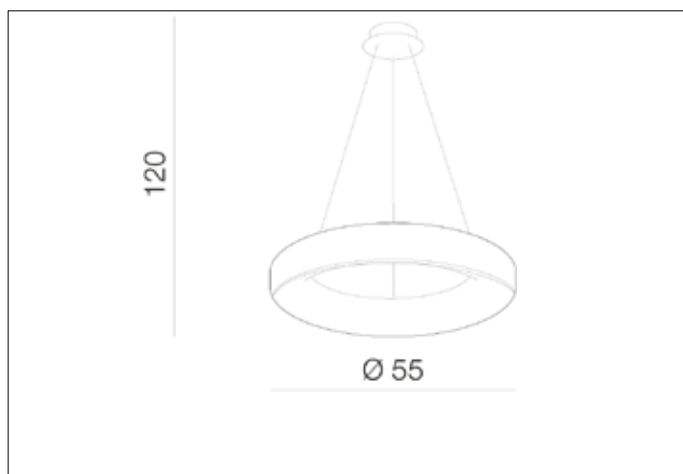

AzZardo[®]
LIGHTING

SOVANA PENDANT 55 CCT+REMOTE
CONTROL BEIGE AZ7545
EAN5901238475453

Dimensions height / width / length [cm]

Product	60~120 x 55 x N/A
Ceiling base:	4 x 26 x N/A
Shades	8 x 55 x N/A

Shipping info height / width / length [cm]

BOX 1:	12 x 67 x 67
Net weight [kg]	4,4
Gross weight [kg]	4,8

Energy efficiency

Azzardo Sp. z o.o.
ul. Strzeszyńska 33 60-479 Poznań,
NIP: 929-185-75-07

www.azzardolighting.com

Product Specifications

Line	Decorative
Type	Pendant
Color	Beige Matt
Material	Aluminium / PVC
Light source	1
Type of socket	LED INTEGRATED
Lumens	2433
Kelvins	2800 ~ 5700
Beam angle	142°
Dimmable	YES
CCT	YES
RGB	NO
RA	≥ 80
Remote control	YES
Voltage	230V
Power	48W
Electric shock class	1
Protection class	IP20