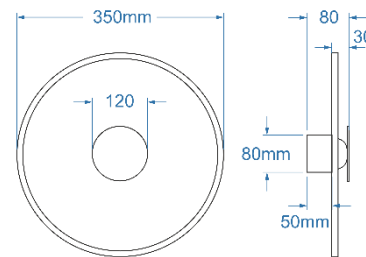

## Product Specifications:

Line:	DECORATIVE
Type:	WALL
Possible Adjustment:	NO
Color:	WHITE / WHITE
Finish:	MATT
Material:	ALUMINIUM
Light source:	1
Type of source:	LED INTEGRATED
Lumens:	200 LM.
Kelvins:	3000 K.
Beam angle:	30°
Dimmable:	NO
CCT:	NO
RGB:	NO
CRI:	≥ 90
Voltage:	~ 230 V.
Power:	6 W.
Electric shock class:	II
Protection class:	IP20
Switch location:	N/A
Tilt:	N/A
Rotation:	N/A

## Dimensions:

Product:	height / width / length [cm.]	35 / 35 / 8
Wall base:	height / diameter / width / length [cm.]	8 / 8 / - / 5
Shade:	height / diameter / width / length [cm.]	35 / 35 / - / 3

Included