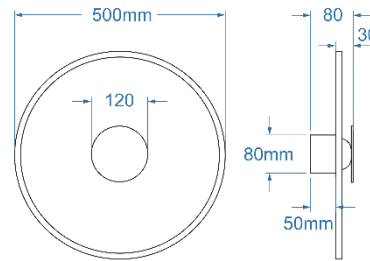

## Product Specifications:

Line:	DECORATIVE
Type:	WALL
Possible Adjustment:	NO
Color:	WHITE / WHITE
Finish:	MATT
Material:	ALUMINIUM
Light source:	1
Type of source:	LED INTEGRATED
Lumens:	230 LM.
Kelvins:	3000 K.
Beam angle:	30°
Dimmable:	NO
CCT:	NO
RGB:	NO
CRI:	≥ 90
Voltage:	~ 230 V.
Power:	6 W.
Electric shock class:	II
Protection class:	IP20
Switch location:	N/A
Tilt:	N/A
Rotation:	N/A

## Dimensions:

Product:	height / width / length [cm.]	50 / 50 / 8
Wall base:	height / diameter / width / length [cm.]	8 / 8 / - / 5
Shade:	height / diameter / width / length [cm.]	50 / 50 / - / 3

Included