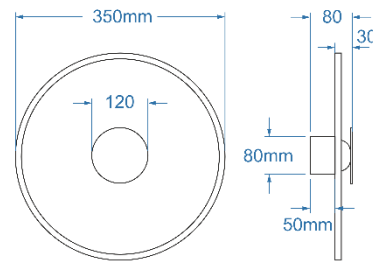

OTTO WALL 35 DARK BROWN

AZ7282, EAN 5901238472827

Product Specifications:

Line:	DECORATIVE
Type:	WALL
Possible Adjustment:	NO
Color:	DARK BROWN / BLACK
Finish:	MATT
Material:	ALUMINIUM
Light source:	1
Type of source:	LED INTEGRATED
Lumens:	130 LM.
Kelvins:	3000 K.
Beam angle:	30°
Dimmable:	NO
CCT:	NO
RGB:	NO
CRI:	≥ 90
Voltage:	~ 230 V.
Power:	6 W.
Electric shock class:	II
Protection class:	IP20
Switch location:	N/A
Tilt:	N/A
Rotation:	N/A

Dimensions:

Product:	height / width / length [cm.]	35 / 35 / 8
Wall base:	height / diameter / width / length [cm.]	8 / 8 / - / 5
Shade:	height / diameter / width / length [cm.]	35 / 35 / - / 3

Included

-