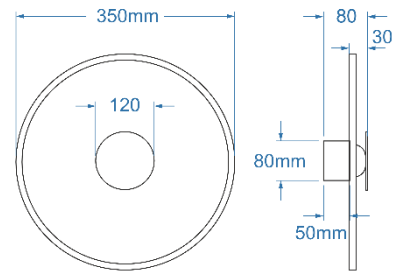

OTTO WALL 35 TAUPE

AZ7281, EAN 5901238472810

Product Specifications:

Line:	DECORATIVE
Type:	WALL
Possible Adjustment:	NO
Color:	TAUPE / BLACK
Finish:	MATT
Material:	ALUMINIUM
Light source:	1
Type of source:	LED INTEGRATED
Lumens:	120 LM.
Kelvins:	3000 K.
Beam angle:	30°
Dimmable:	NO
CCT:	NO
RGB:	NO
CRI:	≥ 90
Voltage:	~ 230 V.
Power:	6 W.
Electric shock class:	II
Protection class:	IP20
Switch location:	N/A
Tilt:	N/A
Rotation:	N/A

Dimensions:

Product:	height / width / length [cm.]	35 / 35 / 8
Wall base:	height / diameter / width / length [cm.]	8 / 8 / - / 5
Shade:	height / diameter / width / length [cm.]	35 / 35 / - / 3

Included

-