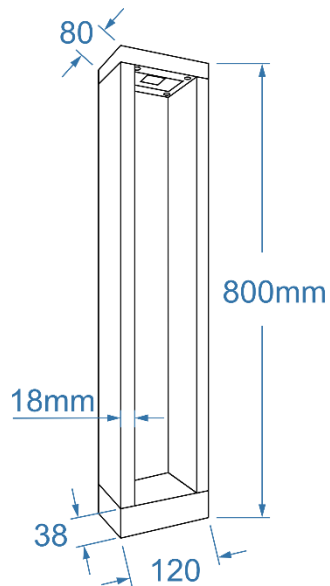

CAVALIO 80 IP65 3000K DGR

AZ7140, EAN 5901238471400

Product Specifications:

Line:	OUTDOOR
Type:	FLOOR
Possible:	NO
Color:	MATT DARK GREY
Material:	ALUMINIUM
Light source:	1
Type of source:	LED INTEGRATED
Lumens:	500 LM.
Kelvins:	3000 K.
Beam angle:	-
Dimmable:	NO
CCT:	NO
RGB:	NO
CRI:	≥ 90
Voltage:	~ 230 V.
Power:	10 W.
Electric shock class:	I
Protection class:	IP65
Switch location:	N/A
Tilt:	N/A
Rotation:	N/A

Dimensions:

Product:	height / width / length [cm.]	80 / 12 / 8
Floor base:	height / width / length [cm.]	4 / 12 / 8
Shade:	height / width / length [cm.]	2 / 12 / 8

Included

-

Azzardo Sp. z o.o.
ul. Strzeszyńska 33 60-479 Poznań,
NIP: 929-185-75-07