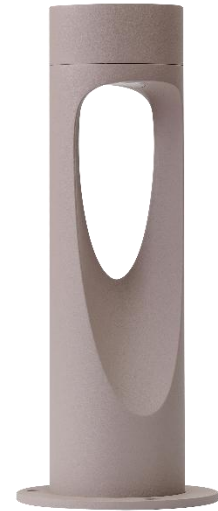

VILAGIO 30 IP65 4000K BEIGE

AZ7134, EAN 5901238471349

Product Specifications

Line:	OUTDOOR
Type:	FLOOR
Possible:	NO
Color:	MATT BEIGE
Material:	ALUMINIUM
Light source:	1
Type of source:	LED INTEGRATED
Lumens:	350 LM.
Kelvins:	4000 K.
Beam angle:	-
Dimmable:	NO
CCT:	NO
RGB:	NO
CRI:	≥ 80
Voltage:	~ 230 V.
Power:	6 W.
Electric shock class:	I
Protection class:	IP65
Switch location:	N/A
Tilt:	N/A
Rotation:	N/A

Dimensions

Product:	height / width / length [cm.]	30 / 12 / -
Floor base:	height / diameter / length [cm.]	0,5 / 12 / -
Shade:	height / diameter / length [cm.]	- / - / -

Included

-

Azzardo Sp. z o.o.
ul. Strzeszyńska 33 60-479 Poznań,
NIP: 929-185-75-07