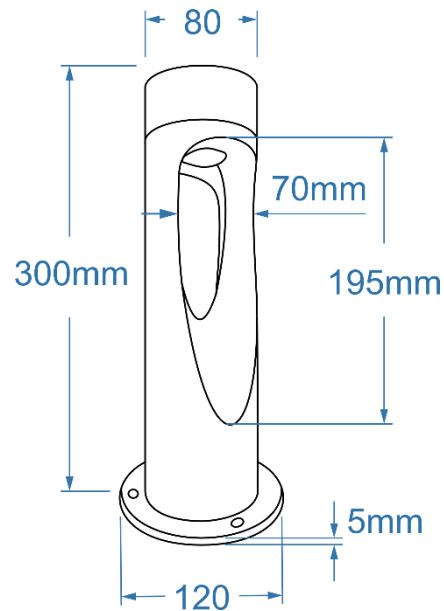

VILAGIO 30 IP65 4000K BEIGE

AZ7134, EAN 5901238471349

Product Specifications

Line:	OUTDOOR
Type:	FLOOR
Possible:	NO
Color:	MATT BEIGE
Material:	ALUMINIUM
Light source:	1
Type of source:	LED INTEGRATED
Lumens:	350 LM.
Kelvins:	4000 K.
Beam angle:	-
Dimmable:	NO
CCT:	NO
RGB:	NO
CRI:	≥ 80
Voltage:	~ 230 V.
Power:	6 W.
Electric shock class:	I
Protection class:	IP65
Switch location:	N/A
Tilt:	N/A
Rotation:	N/A

Dimensions

Product:	height / width / length [cm.]	30 / 12 / -
Floor base:	height / diameter / length [cm.]	0,5 / 12 / -
Shade:	height / diameter / length [cm.]	- / - / -

Included

-

Azzardo Sp. z o.o.
ul. Strzeszyńska 33 60-479 Poznań,
NIP: 929-185-75-07