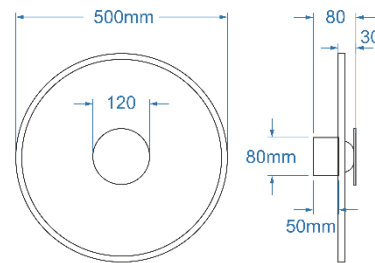

## Product Specifications:

Line:	DECORATIVE
Type:	WALL
Possible Adjustment:	NO
Color:	TAUPE / BLACK
Finish:	MATT
Material:	ALUMINIUM
Light source:	1
Type of source:	LED INTEGRATED
Lumens:	120 LM.
Kelvins:	3000 K.
Beam angle:	30°
Dimmable:	NO
CCT:	NO
RGB:	NO
CRI:	≥ 90
Voltage:	~ 230 V.
Power:	6 W.
Electric shock class:	II
Protection class:	IP20
Switch location:	N/A
Tilt:	N/A
Rotation:	N/A

## Dimensions:

Product:	height / width / length [cm.]	50 / 50 / 8
Wall base:	height / diameter / width / length [cm.]	8 / 8 / - / 5
Shade:	height / diameter / width / length [cm.]	50 / 50 / - / 3

Included