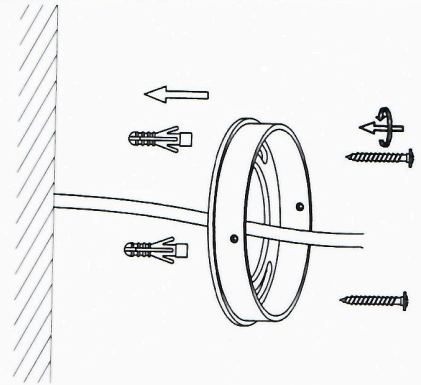

AZzardo®

LIGHTING

Product Name: OTTO 50 TAUPE

MODEL: AZ7279

Product Name: OTTO 50 DARK BROWN

MODEL: AZ7280

Product Name: OTTO 50 WH

MODEL: AZ7283

1

2

3

4

5

6

ON