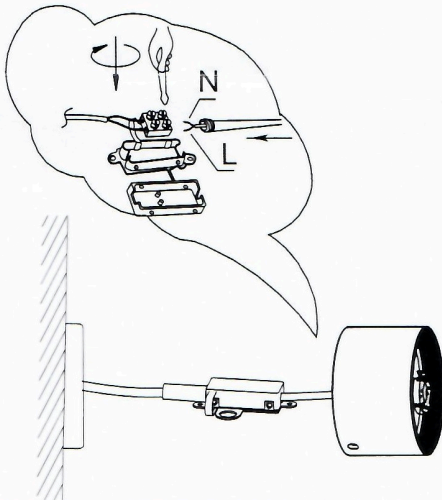

AZzardo®

LIGHTING

Product Name: OTTO 50 TAUPE

MODEL: AZ7279

Product Name: OTTO 50 DARK BROWN

MODEL: AZ7280

Product Name: OTTO 50 WH

MODEL: AZ7283

1

2

3

4

5

6

ON