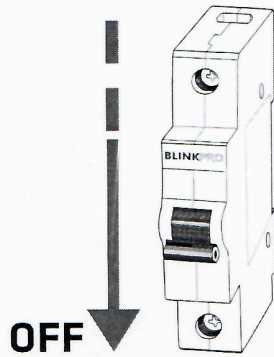

AZzardo®

LIGHTING

Product Name: OTTO 50 TAUPE

MODEL: AZ7279

Product Name: OTTO 50 DARK BROWN

MODEL: AZ7280

Product Name: OTTO 50 WH

MODEL: AZ7283

1