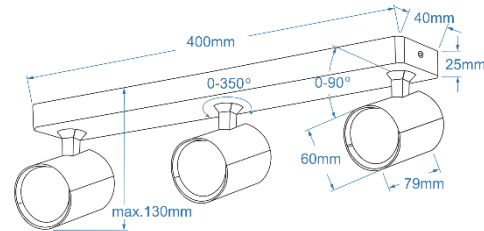

EXO 3 LINE 40 BEIGE

AZ7221, EAN 5901238472216

Product Specifications:

N/A

Line:	TECHNICAL
Type:	EXPOSED DOWNLIGHT
Adjustment:	YES
Color:	MATT BEIGE
Material:	ALUMINIUM
Light source:	3
Type of source:	GU10
Lumens:	DEPEND ON THE LIGHT SOURCE
Kelvins:	DEPEND ON THE LIGHT SOURCE
Beam angle:	DEPEND ON THE LIGHT SOURCE
Dimmable:	DEPEND ON THE LIGHT SOURCE
CCT	DEPEND ON THE LIGHT SOURCE
RGB:	DEPEND ON THE LIGHT SOURCE
CRI:	DEPEND ON THE LIGHT SOURCE
Voltage:	230 V.
Power:	3 x 50 W.
Electric shock class:	I
Protection class	IP20
Switch location	N/A
Tilt	90°
Rotation	350°

Dimensions:

Product:	height / width / length [cm.]	13 / 10 / 44
Ceiling base:	height / diameter / width / length [cm.]	2,5 / 4 / 40
Shades:	height / diameter [cm.]	8 / 6

Included

-

Azzardo Sp. z o.o.
ul. Strzeszyńska 33 60-479 Poznań,
NIP: 929-185-75-07