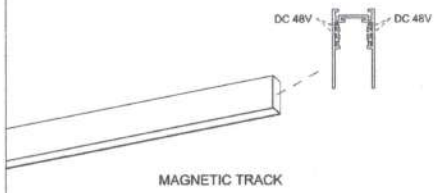

AZzardo[®]
LIGHTING

Product Name: ALFA KERRY TRACK MAGNETIC 7W CCT SWITCH

Model: AZ7208,AZ7209