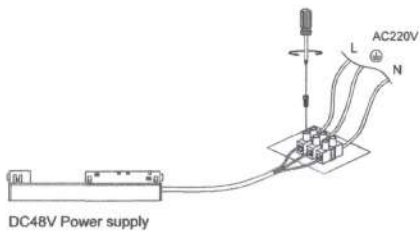

AZzardo[®]
LIGHTING

Product Name: ALFA KERRY TRACK MAGNETIC 7W CCT SWITCH

Model: AZ7208,AZ7209