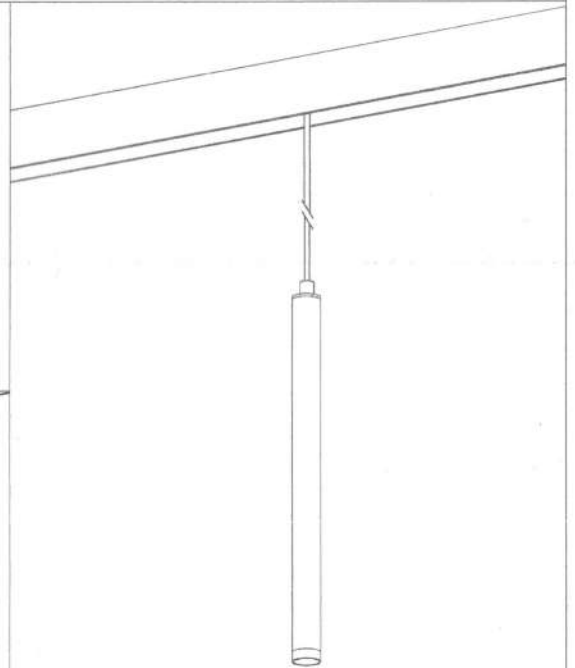

AZzardo[®]
LIGHTING

Product Name: ALFA KERRY TRACK MAGNETIC 7W CCT SWITCH

Model: AZ7208,AZ7209