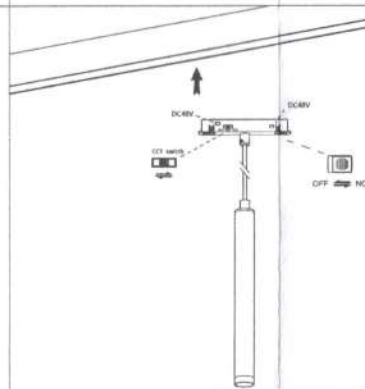

AZzardo[®]
LIGHTING

Product Name: ALFA KERRY TRACK MAGNETIC 7W CCT SWITCH

Model: AZ7208,AZ7209