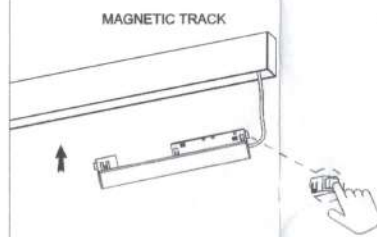

AZzardo[®]
LIGHTING

Product Name: ALFA KERRY TRACK MAGNETIC 7W CCT SWITCH

Model: AZ7208,AZ7209