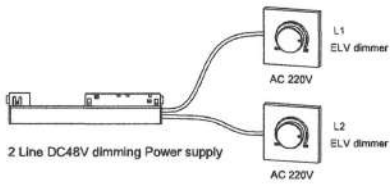

**AZzardo**<sup>®</sup>  
LIGHTING

**Product Name:** ALFA MAKITA II TRACK MAGNETIC 12W CCT SWITCH DIMM

or ↓

MAGNETIC TRACK

L1 DC 48V L2 DC 48V

MAGNETIC TRACK

MODEL: AZ7192 AZ7193