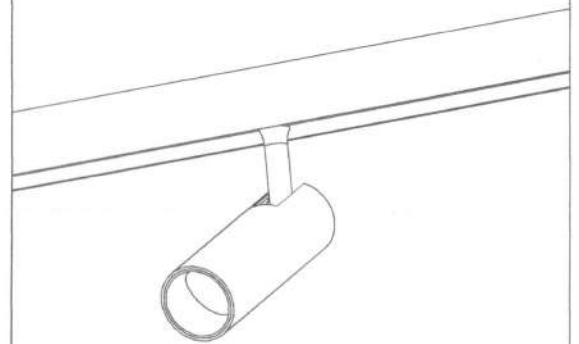

**AZzardo**<sup>®</sup>  
LIGHTING

**Product Name:** ALFA MAKITA II TRACK MAGNETIC 12W CCT SWITCH DIMM

or ↓

MAGNETIC TRACK

L1 DC 48V L2 DC 48V

MAGNETIC TRACK

MODEL: AZ7192 AZ7193