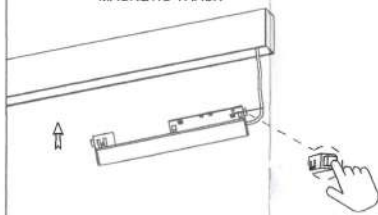

**AZzardo**<sup>®</sup>  
LIGHTING

**Product Name:** ALFA MAKITA II TRACK MAGNETIC 12W CCT SWITCH DIMM

or ↓

MAGNETIC TRACK

L1 DC 48V L2 DC 48V

MAGNETIC TRACK

MODEL: AZ7192 AZ7193