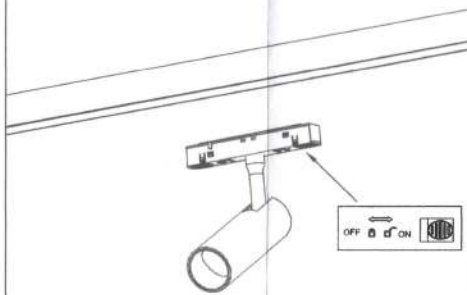

**AZzardo**<sup>®</sup>  
LIGHTING

**Product Name:** ALFA MAKITA II TRACK MAGNETIC 12W CCT SWITCH DIMM

or ↓

MAGNETIC TRACK

L1 DC 48V L2 DC 48V

MAGNETIC TRACK

MODEL: AZ7192 AZ7193