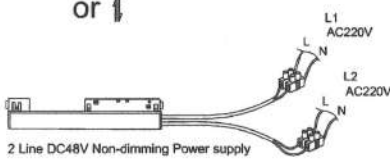

**AZzardo**<sup>®</sup>  
LIGHTING

**Product Name:** ALFA MAKITA II TRACK MAGNETIC 12W CCT SWITCH DIMM

or ↓

MAGNETIC TRACK

L1 DC 48V L2 DC 48V

MAGNETIC TRACK

MODEL: AZ7192 AZ7193