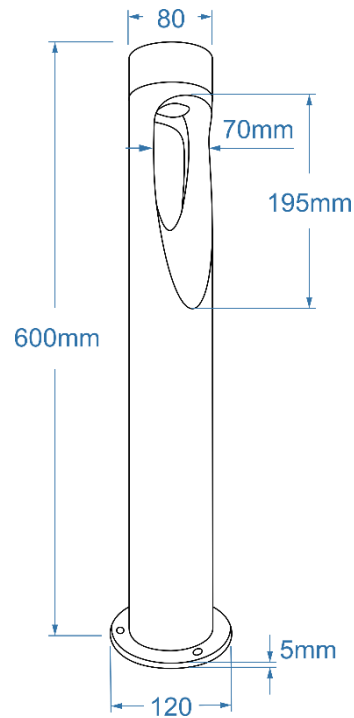

VILAGIO 60 IP65 4000K DGR

AZ7137, EAN 5901238471370

Product Specifications

Line:	OUTDOOR
Type:	FLOOR
Possible:	NO
Color:	MATT DARK GREY
Material:	ALUMINIUM
Light source:	1
Type of source:	LED INTEGRATED
Lumens:	350 LM.
Kelvins:	4000 K.
Beam angle:	-
Dimmable:	NO
CCT:	NO
RGB:	NO
CRI:	≥ 80
Voltage:	~ 230 V.
Power:	6 W.
Electric shock class:	I
Protection class:	IP65
Switch location:	N/A
Tilt:	N/A
Rotation:	N/A

Dimensions

Product:	height / width / length [cm.]	60 / 12 / -
Floor base:	height / diameter / length [cm.]	0,5 / 12 / -
Shade:	height / diameter / length [cm.]	- / - / -

Included

-

Azzardo Sp. z o.o.
ul. Strzeszyńska 33 60-479 Poznań,
NIP: 929-185-75-07