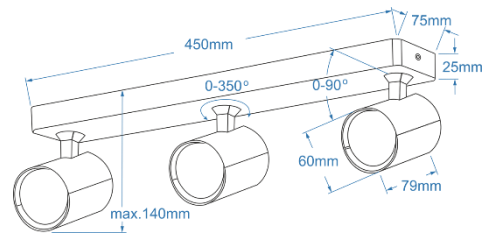

EXO 3 BEIGE

AZ7113, EAN 5901238471134

Product Specifications:

N/A

Line:	TECHNICAL
Type:	EXPOSED DOWNLIGHT
Adjustment:	YES
Color:	MATT BEIGE
Material:	ALUMINIUM
Light source:	3
Type of source:	GU10
Lumens:	DEPEND ON THE LIGHT SOURCE
Kelvins:	DEPEND ON THE LIGHT SOURCE
Beam angle:	DEPEND ON THE LIGHT SOURCE
Dimmable:	DEPEND ON THE LIGHT SOURCE
CCT	DEPEND ON THE LIGHT SOURCE
RGB:	DEPEND ON THE LIGHT SOURCE
CRI:	DEPEND ON THE LIGHT SOURCE
Voltage:	230 V.
Power:	3 x 50 W.
Electric shock class:	I
Protection class	IP20
Switch location	N/A
Tilt	90°
Rotation	350°

Dimensions:

Product:	height / width / length [cm.]	14 / 11,5 / 51,5
Ceiling base:	height / diameter / width / length [cm.]	2,5 / 7,5 / 45
Shades:	height / diameter [cm.]	8 / 6

Included

-

Azzardo Sp. z o.o.
ul. Strzeszyńska 33 60-479 Poznań,
NIP: 929-185-75-07