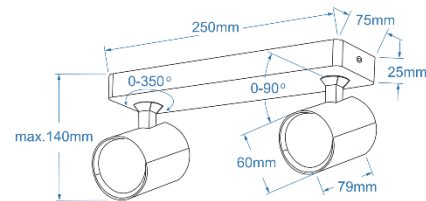

EXO 2 BEIGE

AZ7112, EAN 5901238471127

Product Specifications:

N/A

Line:	TECHNICAL
Type:	EXPOSED DOWNLIGHT
Adjustment:	YES
Color:	MATT BEIGE
Material:	ALUMINIUM
Light source:	2
Type of source:	GU10
Lumens:	DEPEND ON THE LIGHT SOURCE
Kelvins:	DEPEND ON THE LIGHT SOURCE
Beam angle:	DEPEND ON THE LIGHT SOURCE
Dimmable:	DEPEND ON THE LIGHT SOURCE
CCT	DEPEND ON THE LIGHT SOURCE
RGB:	DEPEND ON THE LIGHT SOURCE
CRI:	DEPEND ON THE LIGHT SOURCE
Voltage:	230 V.
Power:	2 x 50 W.
Electric shock class:	I
Protection class	IP20
Switch location	N/A
Tilt	90°
Rotation	350°

Dimensions:

Product:	height / width / length [cm.]	14 / 11,5 / 31,5
Ceiling base:	height / diameter / width / length [cm.]	2 / 7,5 / 25
Shades:	height / diameter [cm.]	8 / 6

Included

-

Azzardo Sp. z o.o.
ul. Strzeszyńska 33 60-479 Poznań,
NIP: 929-185-75-07