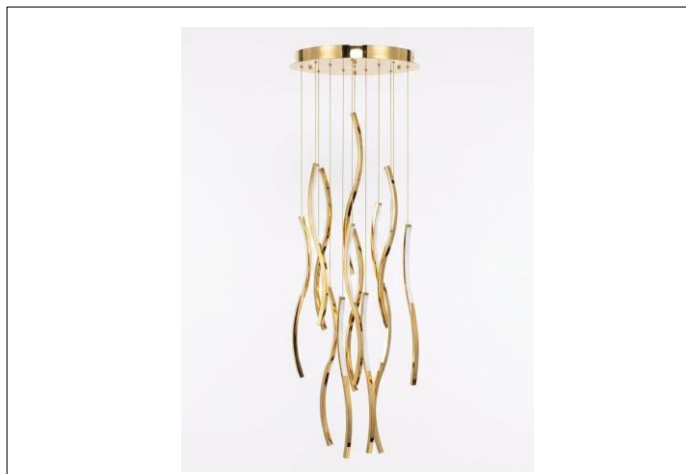

**AZzardo**<sup>®</sup>  
LIGHTING

FLOW 13 PENDANT 3-STEP DIMM 3000K GO  
AZ6816, EAN5901238468165

#### Dimensions height / width / length [cm]

Product	150~310 x 44 x N/A
Ceiling base:	5 x 44 x N/A
Shades	59 x 1,5 x 5,5

#### Product Specifications

Line	Decorative
Type	Pendant
Color	Gold shiny
Material	Aluminium / PVC
Light source	13
Type of socket	LED INTEGRATED
Lumens	7000
Kelvins	3000
Beam angle	-
Dimmable	YES
Control options	3-STEP DIMMER
CCT	NO
RGB	NO
RA	≥ 80
Remote control	NO
Voltage	230 V
Power	108 W
Electric shock class	1
Protection class	IP20
Dł. linek ze źr. LED	220cm, 250cm, 280cm