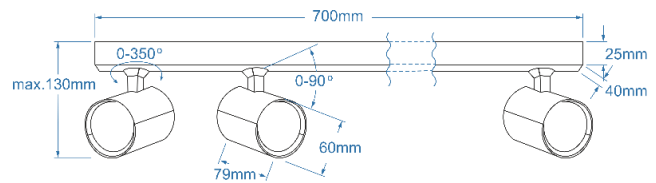

EXO 3 LINE 70 BK

AZ6650, EAN 5901238466505

Product Specifications:

N/A

Line:	TECHNICAL
Type:	EXPOSED DOWNLIGHT
Adjustment:	YES
Color:	MATT BLACK
Material:	ALUMINIUM
Light source:	3
Type of source:	GU10
Lumens:	DEPEND ON THE LIGHT SOURCE
Kelvins:	DEPEND ON THE LIGHT SOURCE
Beam angle:	DEPEND ON THE LIGHT SOURCE
Dimmable:	DEPEND ON THE LIGHT SOURCE
CCT	DEPEND ON THE LIGHT SOURCE
RGB:	DEPEND ON THE LIGHT SOURCE
CRI:	DEPEND ON THE LIGHT SOURCE
Voltage:	230 V.
Power:	3 x 50 W.
Electric shock class:	I
Protection class	IP20
Switch location	N/A
Tilt	90°
Rotation	350°

Dimensions:

Product:	height / width / length [cm.]	13 / 6 / 70
Ceiling base:	height / diameter / width / length [cm.]	2,5 / 4 / 70
Shades:	height / diameter [cm.]	8 / 6

Included

-

Azzardo Sp. z o.o.
ul. Strzeszyńska 33 60-479 Poznań,
NIP: 929-185-75-07