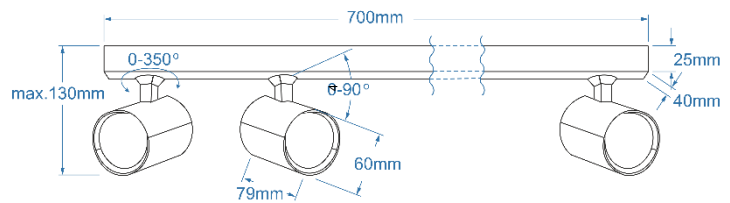

## Product Specifications:

N/A

Line:	TECHNICAL
Type:	EXPOSED DOWNLIGHT
Adjustment:	YES
Color:	MATT BEIGE
Material:	ALUMINIUM
Light source:	3
Type of source:	GU10
Lumens:	DEPEND ON THE LIGHT SOURCE
Kelvins:	DEPEND ON THE LIGHT SOURCE
Beam angle:	DEPEND ON THE LIGHT SOURCE
Dimmable:	DEPEND ON THE LIGHT SOURCE
CCT	DEPEND ON THE LIGHT SOURCE
RGB:	DEPEND ON THE LIGHT SOURCE
CRI:	DEPEND ON THE LIGHT SOURCE
Voltage:	230 V.
Power:	3 x 50 W.
Electric shock class:	I
Protection class	IP20
Switch location	N/A
Tilt	90°
Rotation	350°

## Dimensions:

Product:	height / width / length [cm.]	13 / 6 / 70
Ceiling base:	height / diameter / width / length [cm.]	2,5 / 4 / 70
Shades:	height / diameter [cm.]	8 / 6

Included

-

Azzardo Sp. z o.o.  
ul. Strzeszyńska 33 60-479 Poznań,  
NIP: 929-185-75-07